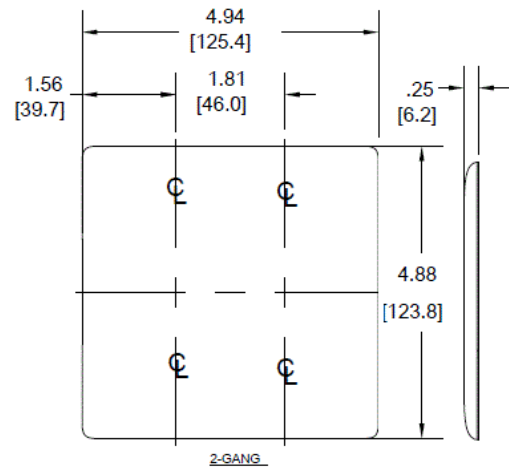

### Ordering Information

Description	Color	Catalog Number	UPC
2-Gang, 1-Toggle Opening, 1-Blank , Mid-Size	Ivory	NPJ113I	883778108709

### Specifications

Material	Nylon
Plate Type	2-Gang
Plate Openings	Toggle, Blank
Mounting Screws	Steel painted, slotted head
Appearance	Smooth

### Online Resources

Customer Use Drawing  
eCatalog

Dimensions in Inches (mm)

Hubbell Wiring Device-Kellems • Hubbell Incorporated (Delaware) • 40 Waterview Drive • Shelton, CT 06484

Phone (800) 288-6000 • Fax (800) 255-1031 • Specifications subject to change without notice.