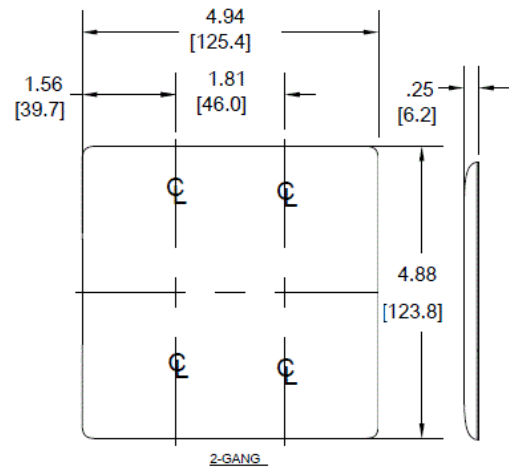

### Ordering Information

Description	Color	Catalog Number	UPC
2-Gang, 1-Toggle Opening, 1-Blank , Mid-Size	Brown	NPJ113	883778108693

### Specifications

Material	Nylon
Plate Type	2-Gang
Plate Openings	Toggle, Blank
Mounting Screws	Steel painted, slotted head
Appearance	Smooth

### Online Resources

Customer Use Drawing  
eCatalog

Dimensions in Inches (mm)

Hubbell Wiring Device-Kellems • Hubbell Incorporated (Delaware) • 40 Waterview Drive • Shelton, CT 06484

Phone (800) 288-6000 • Fax (800) 255-1031 • Specifications subject to change without notice.