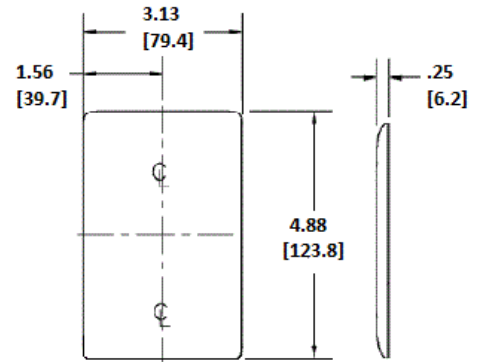

### Ordering Information

Description	Color	Catalog Number	UPC
1-Gang, 1-Telephone .406 in. (10.3) Dia. Hole, Box Mount, Mid-Size	Ivory	NPJ111	883778108143

### Specifications

Material	Nylon
Plate Type	1-Gang
Plate Openings	Telephone
Mounting Screws	Steel painted, slotted head
Appearance	Smooth

### Online Resources

[Customer Use Drawing](#)  
[eCatalog](#)

Dimensions in Inches (mm)

Hubbell Wiring Device-Kellems • Hubbell Incorporated (Delaware) • 40 Waterview Drive • Shelton, CT 06484

Phone (800) 288-6000 • Fax (800) 255-1031 • Specifications subject to change without notice.