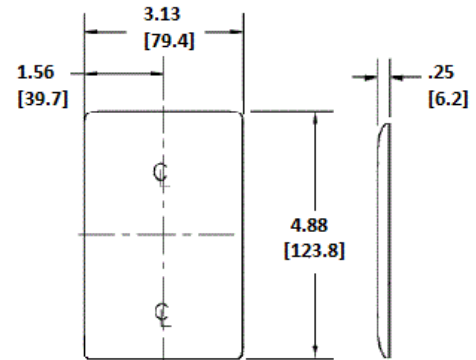

### Ordering Information

Description	Color	Catalog Number	UPC
1-Gang, 1-Telephone .406 in. (10.3) Dia. Hole, Box Mount, Mid-Size	Light Almond	NPJ11LA	883778118425

### Specifications

Material	Nylon
Plate Type	1-Gang
Plate Openings	Telephone
Mounting Screws	Steel painted, slotted head
Appearance	Smooth

### Online Resources

[Customer Use Drawing](#)  
[eCatalog](#)

Dimensions in Inches (mm)

Hubbell Wiring Device-Kellems • Hubbell Incorporated (Delaware) • 40 Waterview Drive • Shelton, CT 06484

Phone (800) 288-6000 • Fax (800) 255-1031 • Specifications subject to change without notice.