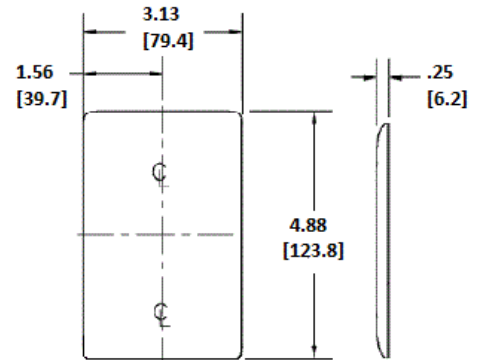

Ordering Information

| Description | Color | Catalog Number | UPC |
|--|-------|----------------|--------------|
| 1-Gang, 1-Telephone .406 in. (10.3) Dia. Hole, Box Mount, Mid-Size | White | NPJ11W | 883778108150 |

Listings

UL Listed
CSA Certified

Specifications

| | |
|-----------------|-----------------------------|
| Material | Nylon |
| Plate Type | 1-Gang |
| Plate Openings | Telephone |
| Mounting Screws | Steel painted, slotted head |
| Appearance | Smooth |

Online Resources

[Customer Use Drawing](#)
[eCatalog](#)

Dimensions in Inches (mm)

Hubbell Wiring Device-Kellems • Hubbell Incorporated (Delaware) • 40 Waterview Drive • Shelton, CT 06484

Phone (800) 288-6000 • Fax (800) 255-1031 • Specifications subject to change without notice.