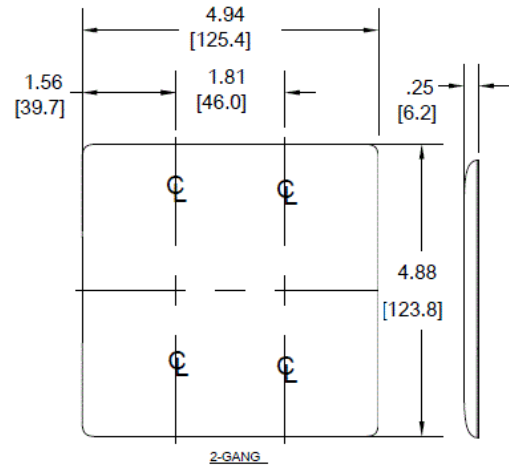

Wallplates
Combination Wallplates, 2-Gang

HUBBELL

Features

- Reinforcement ribs for extra strength
- High-impact, self-extinguishing nylon material
- Captive screw feature holds mounting screw in place

Ordering Information

Description	Color	Catalog Number	UPC
2-Gang, 1-Toggle, 1-Decorator Opening, Mid-Size	Black	NPJ126BK	883778108815

Listings

UL Listed
CSA Certified

Specifications

Material	Nylon
Plate Type	2-Gang
Plate Openings	Toggle, Decorator
Mounting Screws	Steel painted, slotted head
Appearance	Smooth

Online Resources

Customer Use Drawing
eCatalog

Dimensions in Inches (mm)

Hubbell Wiring Device-Kellems • Hubbell Incorporated (Delaware) • 40 Waterview Drive • Shelton, CT 06484

Phone (800) 288-6000 • Fax (800) 255-1031 • Specifications subject to change without notice.