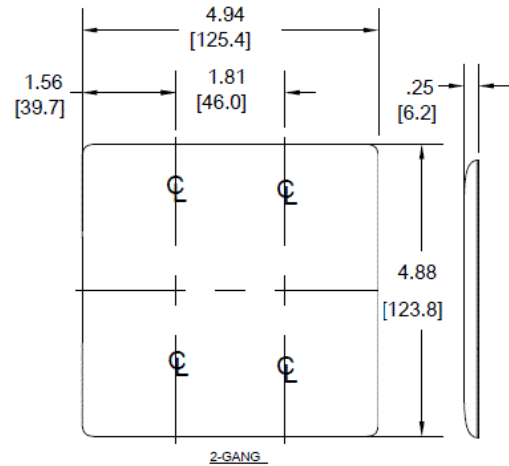

Wallplates
Combination Wallplates, 2-Gang

HUBBELL

Features

- Reinforcement ribs for extra strength
- High-impact, self-extinguishing nylon material
- Captive screw feature holds mounting screw in place

Ordering Information

Description	Color	Catalog Number	UPC
2-Gang, 1-Toggle, 1-Decorator Opening, Mid-Size	Gray	NPJ126GY	883778108808

Listings

UL Listed
CSA Certified

Specifications

Material	Nylon
Plate Type	2-Gang
Plate Openings	Toggle, Decorator
Mounting Screws	Steel painted, slotted head
Appearance	Smooth

Online Resources

Customer Use Drawing
eCatalog

Dimensions in Inches (mm)

Hubbell Wiring Device-Kellems • Hubbell Incorporated (Delaware) • 40 Waterview Drive • Shelton, CT 06484

Phone (800) 288-6000 • Fax (800) 255-1031 • Specifications subject to change without notice.