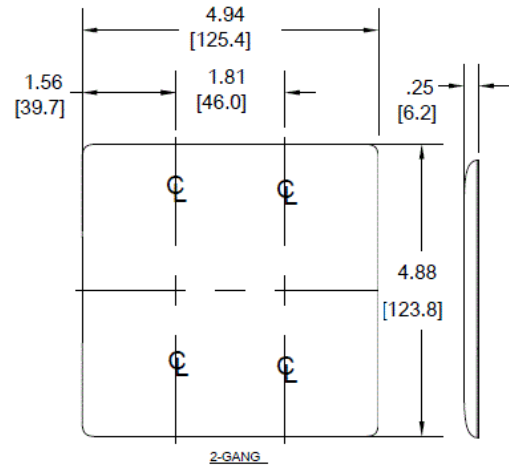

Wallplates
Combination Wallplates, 2-Gang

HUBBELL

Features

- Reinforcement ribs for extra strength
- High-impact, self-extinguishing nylon material
- Captive screw feature holds mounting screw in place

Ordering Information

Description	Color	Catalog Number	UPC
2-Gang, 1-Toggle, 1-Decorator Opening, Mid-Size	Light Almond	NPJ126LA	883778118524

Listings

UL Listed
CSA Certified

Specifications

Material	Nylon
Plate Type	2-Gang
Plate Openings	Toggle, Decorator
Mounting Screws	Steel painted, slotted head
Appearance	Smooth

Online Resources

Customer Use Drawing
eCatalog

Dimensions in Inches (mm)

Hubbell Wiring Device-Kellems • Hubbell Incorporated (Delaware) • 40 Waterview Drive • Shelton, CT 06484

Phone (800) 288-6000 • Fax (800) 255-1031 • Specifications subject to change without notice.