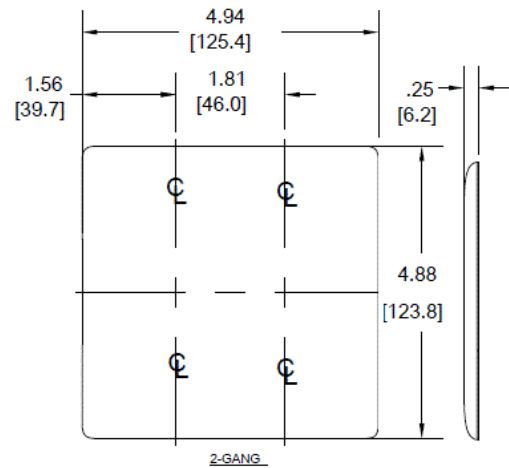

### Ordering Information

| Description   | Color | Catalog Number | UPC          |
|---|-------|----------------|--------------|
| 2-Gang, 1-Toggle,<br>1-Decorator Opening,<br>Mid-Size | White | NPJ126W        | 883778108792 |

### Specifications

|                 |                             |
|-----------------|-----------------------------|
| Material        | Nylon                       |
| Plate Type      | 2-Gang                      |
| Plate Openings  | Toggle, Decorator           |
| Mounting Screws | Steel painted, slotted head |
| Appearance      | Smooth                      |

### Online Resources

Customer Use Drawing  
eCatalog

Dimensions in Inches (mm)

Hubbell Wiring Device-Kellems • Hubbell Incorporated (Delaware) • 40 Waterview Drive • Shelton, CT 06484

Phone (800) 288-6000 • Fax (800) 255-1031 • Specifications subject to change without notice.