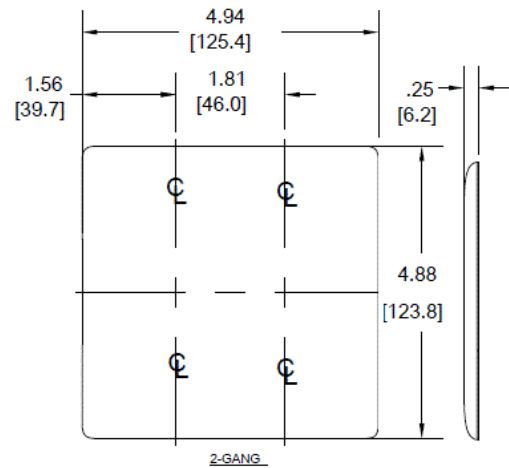

### Ordering Information

Description	Color	Catalog Number	UPC
2-Gang, 1-Toggle Opening, 1-Blank, Mid-Size	Ivory	NPJ1326I	883778108860

### Specifications

Material	Nylon
Plate Type	2-Gang
Plate Openings	Blank, Decorator
Mounting Screws	Steel painted, slotted head
Appearance	Smooth

### Online Resources

Customer Use Drawing  
eCatalog

Dimensions in Inches (mm)

Hubbell Wiring Device-Kellems • Hubbell Incorporated (Delaware) • 40 Waterview Drive • Shelton, CT 06484

Phone (800) 288-6000 • Fax (800) 255-1031 • Specifications subject to change without notice.