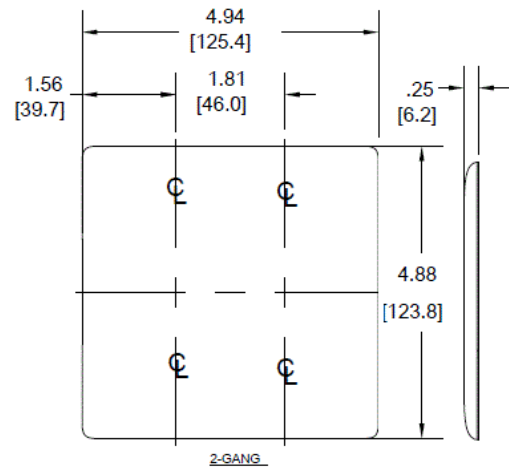

### Ordering Information

Description	Color	Catalog Number	UPC
2-Gang, 1-Toggle Opening, 1-Blank, Mid-Size	Light Almond	NPJ1326LA	883778118562

### Specifications

Material	Nylon
Plate Type	2-Gang
Plate Openings	Blank, Decorator
Mounting Screws	Steel painted, slotted head
Appearance	Smooth

### Online Resources

Customer Use Drawing  
eCatalog

Dimensions in Inches (mm)

Hubbell Wiring Device-Kellems • Hubbell Incorporated (Delaware) • 40 Waterview Drive • Shelton, CT 06484

Phone (800) 288-6000 • Fax (800) 255-1031 • Specifications subject to change without notice.