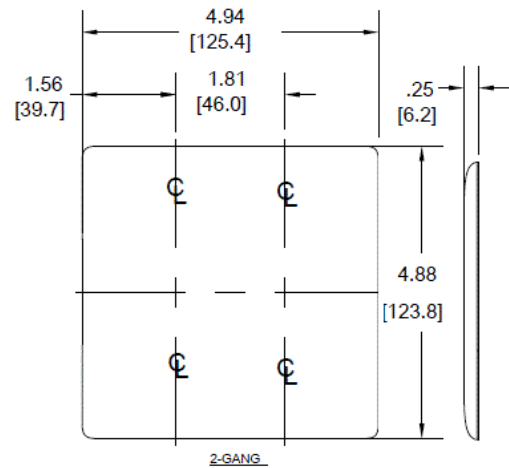

### Ordering Information

Description	Color	Catalog Number	UPC
2-Gang, 1-Toggle Opening, 1-Blank, Mid-Size	Gray	NPJ1326	883778108853

### Specifications

Material	Nylon
Plate Type	2-Gang
Plate Openings	Blank, Decorator
Mounting Screws	Steel painted, slotted head
Appearance	Smooth

### Online Resources

Customer Use Drawing  
eCatalog

Dimensions in Inches (mm)

Hubbell Wiring Device-Kellems • Hubbell Incorporated (Delaware) • 40 Waterview Drive • Shelton, CT 06484

Phone (800) 288-6000 • Fax (800) 255-1031 • Specifications subject to change without notice.