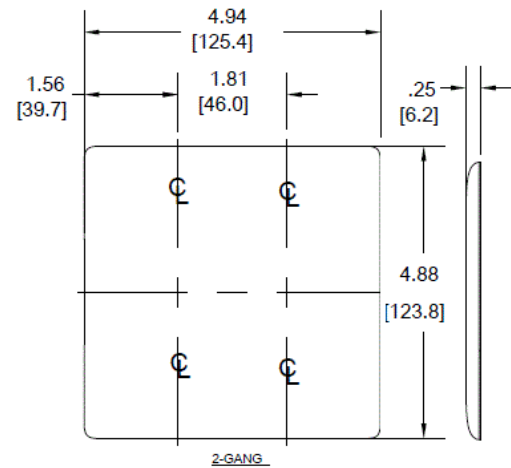

### Ordering Information

Description	Color	Catalog Number	UPC
2-Gang, 1-Blank, 1-Duplex, Box Mount, Mid-Size	White	NPJ138W	883778108631

### Specifications

Material	Nylon
Plate Type	2-Gang
Plate Openings	Blank, Duplex
Mounting Screws	Steel painted, slotted head
Appearance	Smooth

### Online Resources

Customer Use Drawing  
eCatalog

Dimensions in Inches (mm)

Hubbell Wiring Device-Kellems • Hubbell Incorporated (Delaware) • 40 Waterview Drive • Shelton, CT 06484

Phone (800) 288-6000 • Fax (800) 255-1031 • Specifications subject to change without notice.