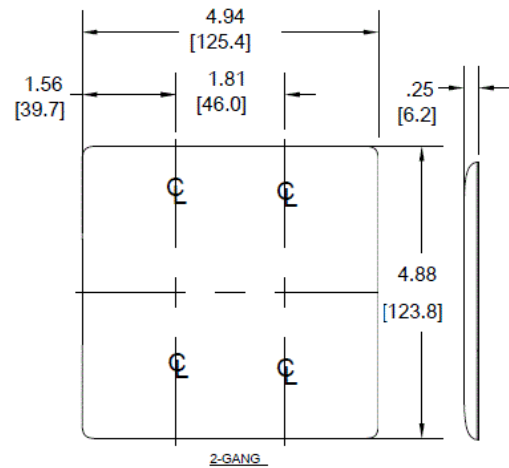

### Ordering Information

Description	Color	Catalog Number	UPC
2-Gang, 1-Blank, 1-Duplex, Box Mount, Mid-Size	Brown	NPJ138	883778108617

### Specifications

Material	Nylon
Plate Type	2-Gang
Plate Openings	Blank, Duplex
Mounting Screws	Steel painted, slotted head
Appearance	Smooth

### Online Resources

Customer Use Drawing  
eCatalog

Dimensions in Inches (mm)

Hubbell Wiring Device-Kellems • Hubbell Incorporated (Delaware) • 40 Waterview Drive • Shelton, CT 06484

Phone (800) 288-6000 • Fax (800) 255-1031 • Specifications subject to change without notice.