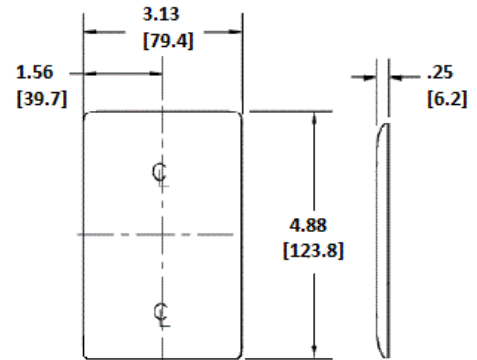

Description	Color	Catalog No.	UPC
1-Gang, 1-Blank, Mid-Size, Box Mount	Black	NPJ13BK	883778107214

Listings

UL Listed
CSA Certified

Specifications

Material	Nylon
Thickness	.06 in. (1.5)
Mounting Screw	Steel
Height	4.88" (124.0)
Width	3.13" (79.5)