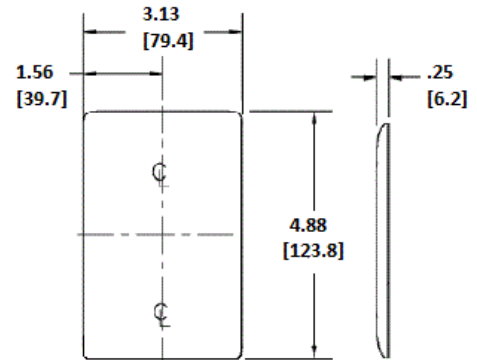

### Ordering Information

Description	Color	Catalog No.	UPC
1-Gang, 1-Blank, Mid-Size, Box Mount	Light Almond	NPJ13LA	883778118449

### Specifications

Material	Nylon
Thickness	.06 in. (1.5)
Mounting Screw	Steel
Height	4.88" (124.0)
Width	3.13" (79.5)