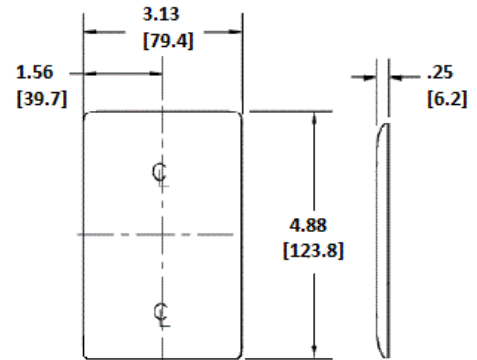

| Description | Color | Catalog No. | UPC |
|--------------------------------------|-------|-------------|--------------|
| 1-Gang, 1-Blank, Mid-Size, Box Mount | White | NPJ13W | 883778107191 |

Listings

UL Listed
CSA Certified

Specifications

| | |
|----------------|---------------|
| Material | Nylon |
| Thickness | .06 in. (1.5) |
| Mounting Screw | Steel |
| Height | 4.88" (124.0) |
| Width | 3.13" (79.5) |