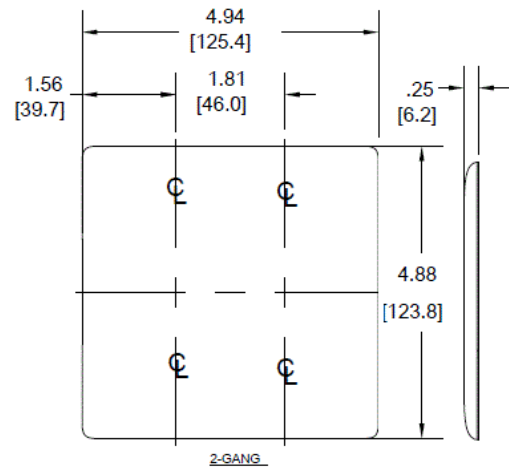

### Ordering Information

Description	Color	Catalog Number	UPC
2-Gang, 1-Toggle, 1-Duplex Opening, Mid-Size	Gray	NPJ18GY	883778118111

### Specifications

Material	Nylon
Plate Type	2-Gang
Plate Openings	Toggle, Duplex
Mounting Screws	Steel painted, slotted head
Appearance	Smooth

### Online Resources

[Customer Use Drawing](#)  
[eCatalog](#)

Dimensions in Inches (mm)

Hubbell Wiring Device-Kellems • Hubbell Incorporated (Delaware) • 40 Waterview Drive • Shelton, CT 06484

Phone (800) 288-6000 • Fax (800) 255-1031 • Specifications subject to change without notice.