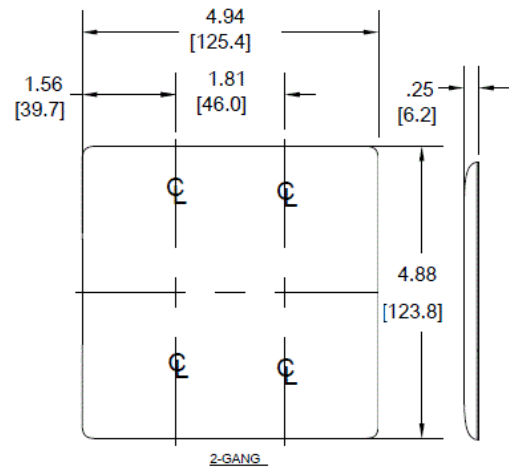

### Ordering Information

Description	Color	Catalog Number	UPC
2-Gang, 1-Toggle, 1-Duplex Opening, Mid-Size	Light Almond	NPJ18LA	883778118487

### Specifications

Material	Nylon
Plate Type	2-Gang
Plate Openings	Toggle, Duplex
Mounting Screws	Steel painted, slotted head
Appearance	Smooth

### Online Resources

Customer Use Drawing  
eCatalog

Dimensions in Inches (mm)

Hubbell Wiring Device-Kellems • Hubbell Incorporated (Delaware) • 40 Waterview Drive • Shelton, CT 06484

Phone (800) 288-6000 • Fax (800) 255-1031 • Specifications subject to change without notice.