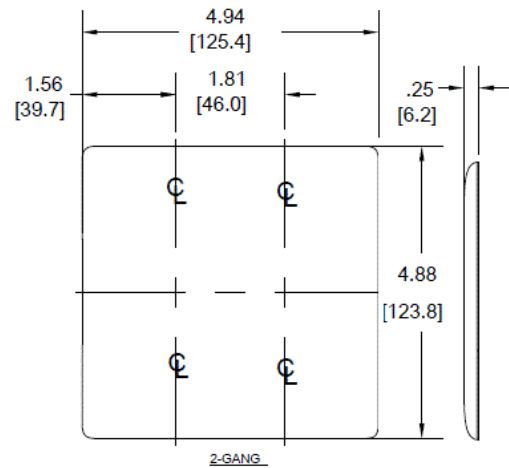

### Ordering Information

Description	Color	Catalog Number	UPC
2-Gang, 1-Toggle, 1-Duplex Opening, Mid-Size	Office White	NPJ18OW	883778118135

### Specifications

Material	Nylon
Plate Type	2-Gang
Plate Openings	Toggle, Duplex
Mounting Screws	Steel painted, slotted head
Appearance	Smooth

### Online Resources

[Customer Use Drawing](#)  
[eCatalog](#)

Dimensions in Inches (mm)

Hubbell Wiring Device-Kellems • Hubbell Incorporated (Delaware) • 40 Waterview Drive • Shelton, CT 06484

Phone (800) 288-6000 • Fax (800) 255-1031 • Specifications subject to change without notice.