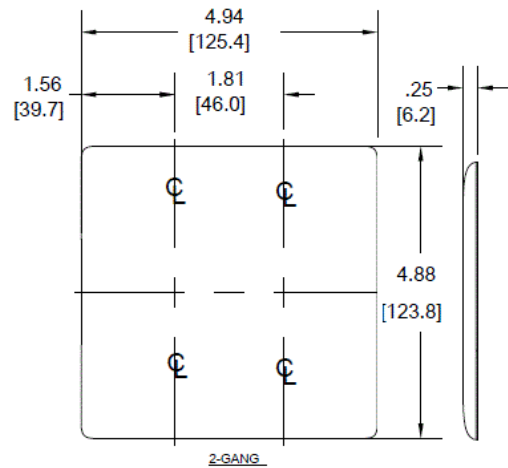

Wallplates
Combination Wallplates, 2-Gang

HUBBELL

Features

- Reinforcement ribs for extra strength
- High-impact, self-extinguishing nylon material
- Captive screw feature holds mounting screw in place

Ordering Information

Description	Color	Catalog Number	UPC
2-Gang, 1-Toggle, 1-Duplex Opening, Mid-Size	Red	NPJ18R	883778118142

Listings

UL Listed
CSA Certified

Specifications

Material	Nylon
Plate Type	2-Gang
Plate Openings	Toggle, Duplex
Mounting Screws	Steel painted, slotted head
Appearance	Smooth

Online Resources

[Customer Use Drawing](#)
[eCatalog](#)

Dimensions in Inches (mm)

Hubbell Wiring Device-Kellems • Hubbell Incorporated (Delaware) • 40 Waterview Drive • Shelton, CT 06484

Phone (800) 288-6000 • Fax (800) 255-1031 • Specifications subject to change without notice.