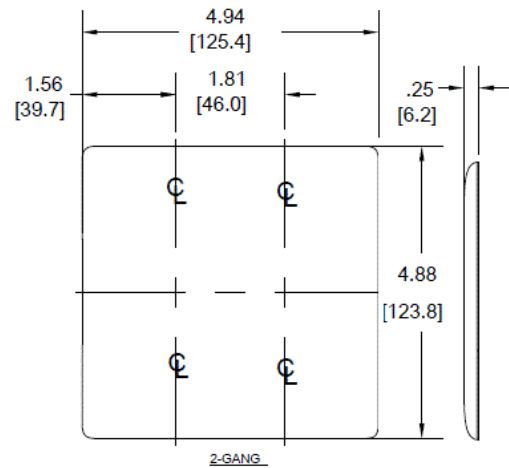

### Ordering Information

Description	Color	Catalog Number	UPC
2-Gang, 1-Toggle, 1-Duplex Opening, Mid-Size	White	NPJ18W	883778118159

### Specifications

Material	Nylon
Plate Type	2-Gang
Plate Openings	Toggle, Duplex
Mounting Screws	Steel painted, slotted head
Appearance	Smooth

### Online Resources

[Customer Use Drawing](#)  
[eCatalog](#)

Dimensions in Inches (mm)

Hubbell Wiring Device-Kellems • Hubbell Incorporated (Delaware) • 40 Waterview Drive • Shelton, CT 06484

Phone (800) 288-6000 • Fax (800) 255-1031 • Specifications subject to change without notice.