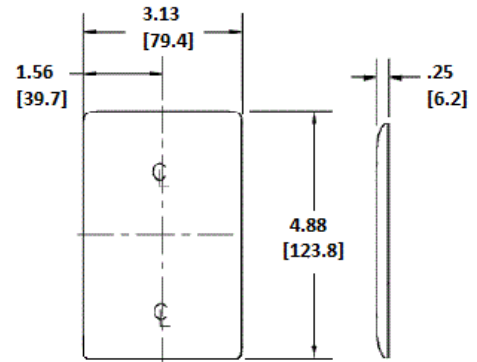

### Ordering Information

Description	Color	Catalog Number	UPC
1-Gang, 1-Toggle Opening, Mid-Size	Ivory	NPJ11	883778105906

### Specifications

Plate Material	Nylon
Plate Type	1-Gang
Plate Openings	Toggle switch
Mounting Screws	Steel painted, slotted head
Appearance	Smooth