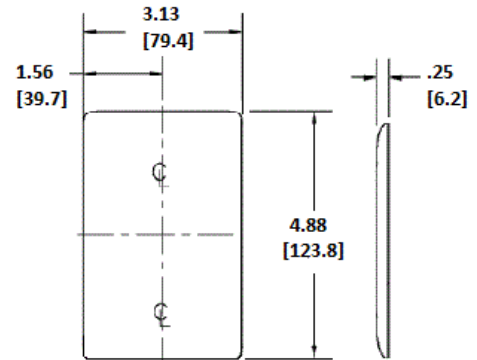

### Ordering Information

Description	Color	Catalog Number	UPC
1-Gang, 1-Toggle Opening, Mid-Size	Light Almond	<b>NPJ1LA</b>	883778118289

### Specifications

Plate Material	Nylon
Plate Type	1-Gang
Plate Openings	Toggle switch
Mounting Screws	Steel painted, slotted head
Appearance	Smooth