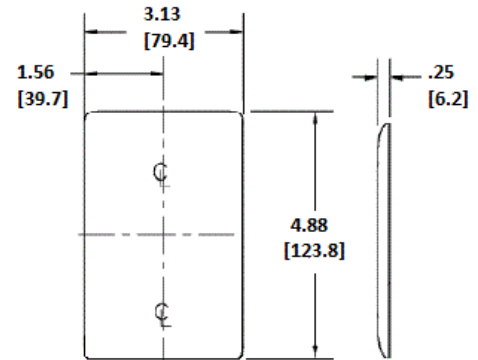

Ordering Information

Description	Color	Catalog Number	UPC
1-Gang, 1-Toggle Opening, Mid-Size	Red	NPJ1R	883778105951

Listings

UL Listed
CSA Certified

Specifications

Plate Material	Nylon
Plate Type	1-Gang
Plate Openings	Toggle switch
Mounting Screws	Steel painted, slotted head
Appearance	Smooth

Accessories

Screws
Adapters

Online Resources

Customer Use Drawing
eCatalog

Dimensions in Inches (mm)

Hubbell Wiring Device-Kellems • Hubbell Incorporated (Delaware) • 40 Waterview Drive • Shelton, CT 06484