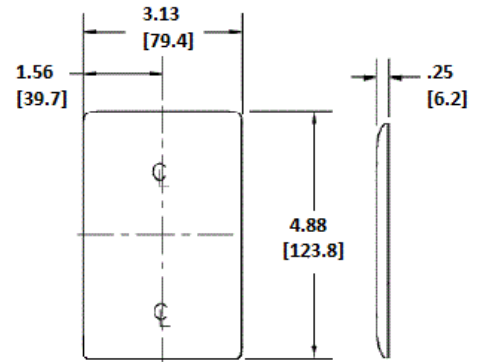

### Ordering Information

Description	Color	Catalog Number	UPC
1-Gang, 1-Toggle Opening, Mid-Size	Brown	NPJ1	883778105890

### Specifications

Plate Material	Nylon
Plate Type	1-Gang
Plate Openings	Toggle switch
Mounting Screws	Steel painted, slotted head
Appearance	Smooth