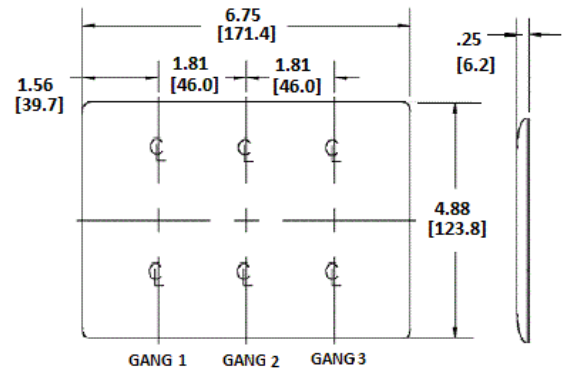

Wallplates Combination Wallplates, 3-Gang

HUBBELL

Features

- Reinforcement ribs for extra strength
- High-impact, self-extinguishing nylon material
- Captive screw feature holds mounting screw in place

Ordering Information

Description	Color	Catalog Number	UPC
3-Gang, 2-Toggle, 1-Decorator Opening	Black	NPJ226BK	883778118029

Listings

UL Listed
CSA Certified

Specifications

Material	Nylon
Plate Type	3-Gang
Plate Openings	Toggle, Decorator
Mounting Screws	Steel painted, slotted head
Appearance	Smooth

Online Resources

Customer Use Drawing
eCatalog

Dimensions in Inches (mm)

Hubbell Wiring Device-Kellems • Hubbell Incorporated (Delaware) • 40 Waterview Drive • Shelton, CT 06484

Phone (800) 288-6000 • Fax (800) 255-1031 • Specifications subject to change without notice.