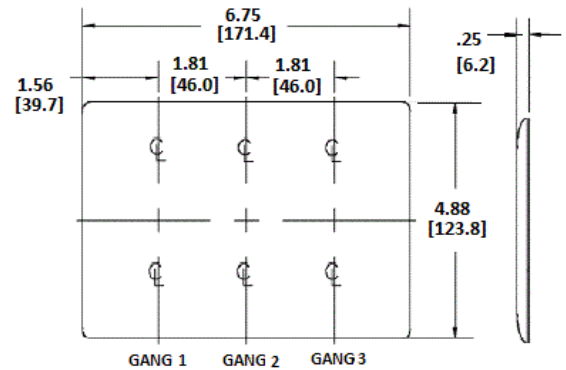

### Ordering Information

Description	Color	Catalog Number	UPC
3-Gang, 2-Toggle, 1-Decorator Opening	Gray	NPJ226GY	883778118036

### Specifications

Material	Nylon
Plate Type	3-Gang
Plate Openings	Toggle, Decorator
Mounting Screws	Steel painted, slotted head
Appearance	Smooth