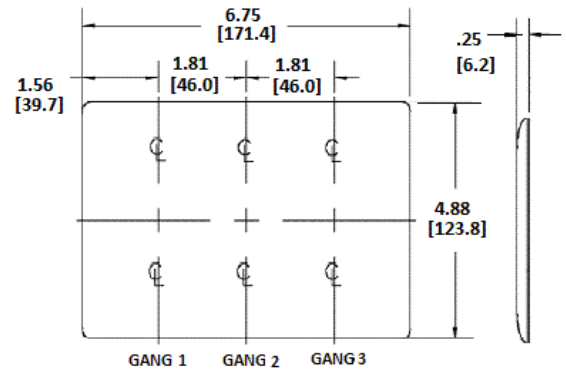

Wallplates Combination Wallplates, 3-Gang

HUBBELL

Features

- Reinforcement ribs for extra strength
- High-impact, self-extinguishing nylon material
- Captive screw feature holds mounting screw in place

Ordering Information

Description	Color	Catalog Number	UPC
3-Gang, 2-Toggle, 1-Decorator Opening	Ivory	NPJ226I	883778118043

Listings

UL Listed
CSA Certified

Specifications

Material	Nylon
Plate Type	3-Gang
Plate Openings	Toggle, Decorator
Mounting Screws	Steel painted, slotted head
Appearance	Smooth

Online Resources

[Customer Use Drawing](#)
[eCatalog](#)

Dimensions in Inches (mm)

Hubbell Wiring Device-Kellems • Hubbell Incorporated (Delaware) • 40 Waterview Drive • Shelton, CT 06484

Phone (800) 288-6000 • Fax (800) 255-1031 • Specifications subject to change without notice.