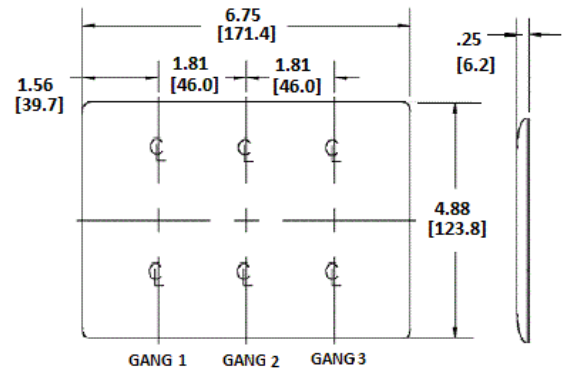

Wallplates Combination Wallplates, 3-Gang

HUBBELL

Features

- Reinforcement ribs for extra strength
- High-impact, self-extinguishing nylon material
- Captive screw feature holds mounting screw in place

Ordering Information

Description	Color	Catalog Number	UPC
3-Gang, 2-Toggle, 1-Decorator Opening	Light Almond	NPJ226LA	883778118609

Listings

UL Listed
CSA Certified

Specifications

Material	Nylon
Plate Type	3-Gang
Plate Openings	Toggle, Decorator
Mounting Screws	Steel painted, slotted head
Appearance	Smooth

Online Resources

[Customer Use Drawing](#)
[eCatalog](#)

Dimensions in Inches (mm)

Hubbell Wiring Device-Kellems • Hubbell Incorporated (Delaware) • 40 Waterview Drive • Shelton, CT 06484

Phone (800) 288-6000 • Fax (800) 255-1031 • Specifications subject to change without notice.