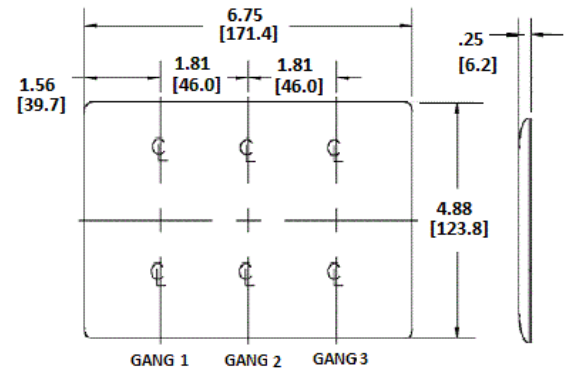

Wallplates Combination Wallplates, 3-Gang

HUBBELL

Features

- Reinforcement ribs for extra strength
- High-impact, self-extinguishing nylon material
- Captive screw feature holds mounting screw in place

Ordering Information

Description	Color	Catalog Number	UPC
3-Gang, 2-Toggle, 1-Decorator Opening	White	NPJ226W	883778118074

Listings

UL Listed
CSA Certified

Specifications

Material	Nylon
Plate Type	3-Gang
Plate Openings	Toggle, Decorator
Mounting Screws	Steel painted, slotted head
Appearance	Smooth

Online Resources

[Customer Use Drawing](#)
[eCatalog](#)

Dimensions in Inches (mm)

Hubbell Wiring Device-Kellems • Hubbell Incorporated (Delaware) • 40 Waterview Drive • Shelton, CT 06484

Phone (800) 288-6000 • Fax (800) 255-1031 • Specifications subject to change without notice.