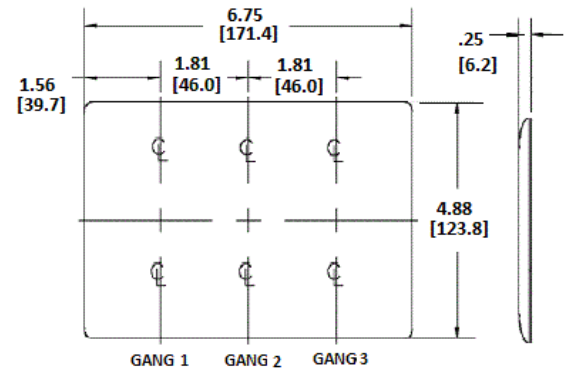

### Ordering Information

Description	Color	Catalog Number	UPC
3-Gang, 2-Toggle, 1-Decorator Opening	Brown	NPJ226	883778118005

### Specifications

Material	Nylon
Plate Type	3-Gang
Plate Openings	Toggle, Decorator
Mounting Screws	Steel painted, slotted head
Appearance	Smooth