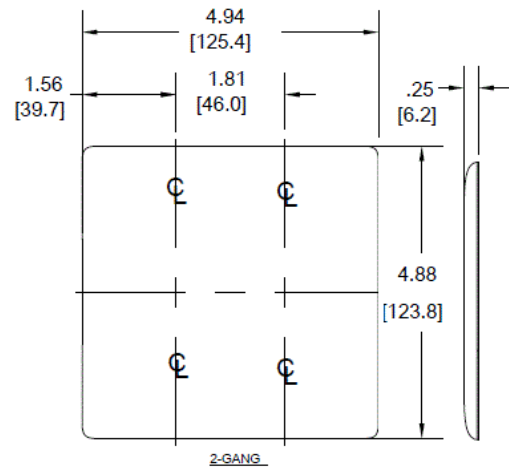

Description	Color	Catalog Number	UPC
2-Gang, 2-Blank, Mid-Size, Box Mount	Almond	NPJ23AL	883778107306

Listings

UL Listed
CSA Certified

Specifications

Material	Nylon
Plate Type	2-Gang
Plate Openings	Blank
Mounting Screws	Steel painted, slotted head
Appearance	Smooth

Online Resources

Customer Use Drawing
eCatalog

Dimensions in Inches (mm)

Hubbell Wiring Device-Kellems • Hubbell Incorporated (Delaware) • 40 Waterview Drive • Shelton, CT 06484

Phone (800) 288-6000 • Fax (800) 255-1031 • Specifications subject to change without notice.