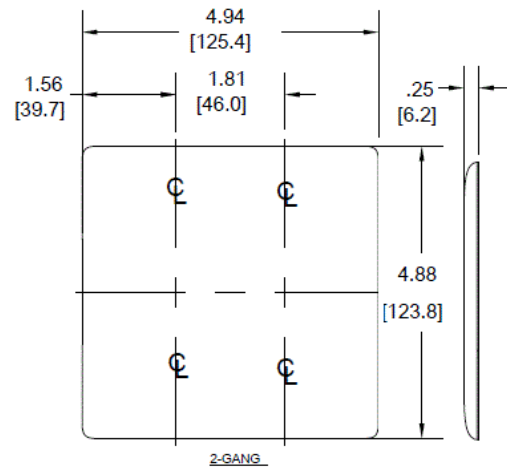

Description	Color	Catalog No.	UPC
2-Gang, 2-Blank, Mid-Size, Box Mount	White	NPJ23W	883778107276

Listings

UL Listed
CSA Certified

Specifications

Material	Nylon
Thickness	.06 in. (1.5)
Mounting Screw	Steel
Height	4.88" (124.0)
Width	4.94" (125.4)