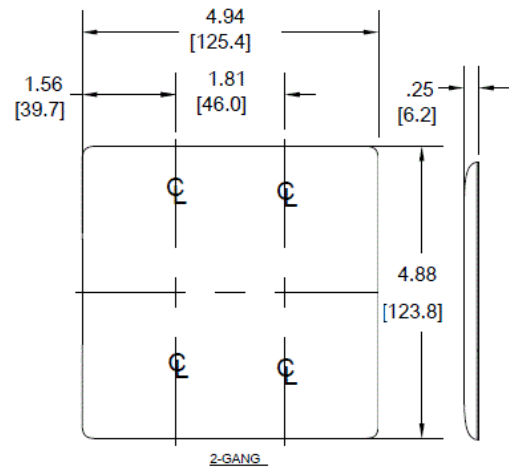

Description	Color	Catalog Number	UPC
2-Gang, 2-Blank, Mid-Size, Box Mount	Brown	NPJ23	883778107252

Listings

UL Listed
CSA Certified

Specifications

Material	Nylon
Plate Type	2-Gang
Plate Openings	Blank
Mounting Screws	Steel painted, slotted head
Appearance	Smooth

Online Resources

Customer Use Drawing
eCatalog

Dimensions in Inches (mm)

Hubbell Wiring Device-Kellems • Hubbell Incorporated (Delaware) • 40 Waterview Drive • Shelton, CT 06484

Phone (800) 288-6000 • Fax (800) 255-1031 • Specifications subject to change without notice.