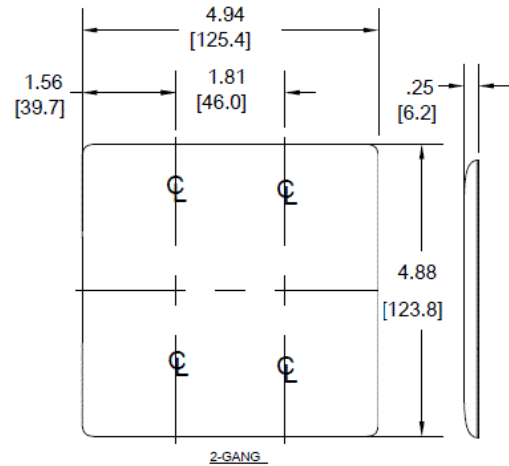

Wallplates Decorator Wallplates

HUBBELL

Features

- Reinforcement ribs for extra strength
- Curved corners for improved aesthetics
- High-impact, self-extinguishing nylon material

Ordering Information

Description	Color	Catalog No.	UPC
2-Gang, 2-Decorator Openings, Mid-Size	Almond	NPJ262AL	883778106828

Listings

UL Listed
CSA Certified

Specifications

Material	Nylon
Plate Type	2-Gang
Plate Openings	Decorator
Mounting Screws	Steel painted, slotted head
Appearance	Smooth

Online Resources

Customer Use Drawing
eCatalog