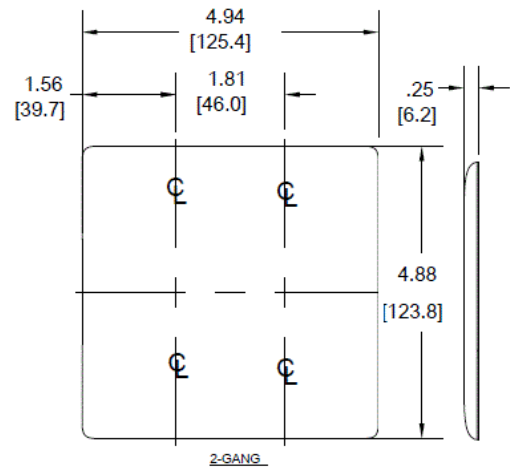

### Ordering Information

Description	Color	Catalog No.	UPC
2-Gang, 2-Decorator Openings, Mid-Size	Black	NPJ262BK	883778106811

### Specifications

Material	Nylon
Plate Type	2-Gang
Plate Openings	Decorator
Mounting Screws	Steel painted, slotted head
Appearance	Smooth