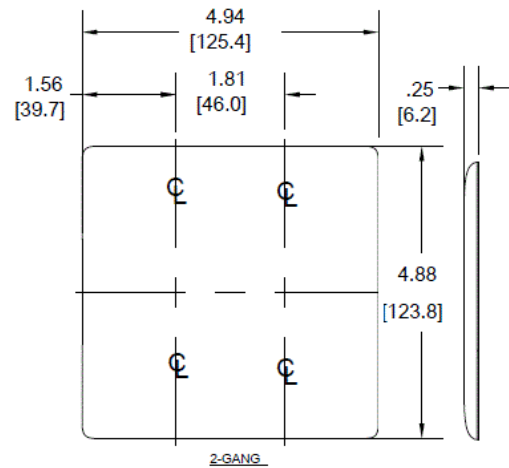

Wallplates Decorator Wallplates

HUBBELL

Features

- Reinforcement ribs for extra strength
- Curved corners for improved aesthetics
- High-impact, self-extinguishing nylon material

Ordering Information

Description	Color	Catalog No.	UPC
2-Gang, 2-Decorator Openings, Mid-Size	Gray	NPJ262GY	883778106804

Listings

UL Listed
CSA Certified

Specifications

Material	Nylon
Plate Type	2-Gang
Plate Openings	Decorator
Mounting Screws	Steel painted, slotted head
Appearance	Smooth

Online Resources

Customer Use Drawing
eCatalog