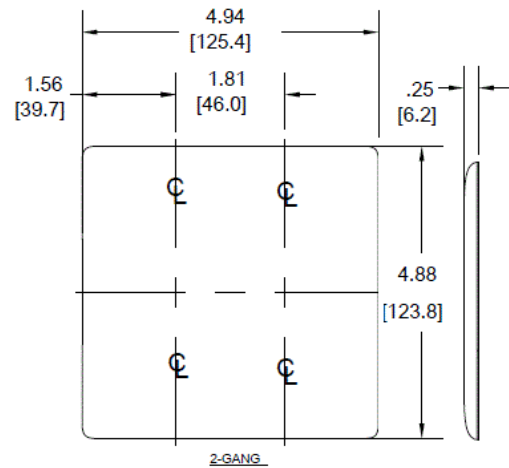

Wallplates Decorator Wallplates

HUBBELL

Features

- Reinforcement ribs for extra strength
- Curved corners for improved aesthetics
- High-impact, self-extinguishing nylon material

Ordering Information

Description	Color	Catalog No.	UPC
2-Gang, 2-Decorator Openings, Mid-Size	Ivory	NPJ2621	883778106781

Listings

UL Listed
CSA Certified

Specifications

Material	Nylon
Plate Type	2-Gang
Plate Openings	Decorator
Mounting Screws	Steel painted, slotted head
Appearance	Smooth

Online Resources

Customer Use Drawing
eCatalog