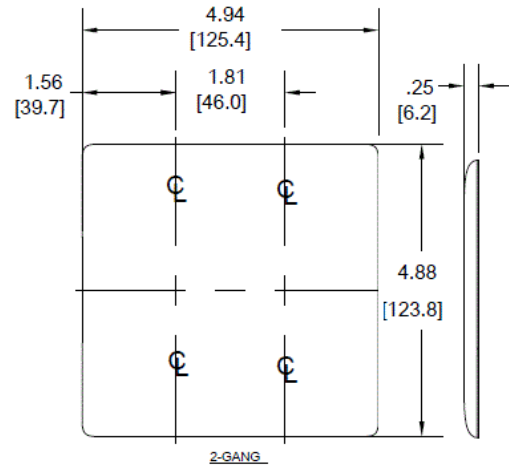

Wallplates Decorator Wallplates

HUBBELL

Features

- Reinforcement ribs for extra strength
- Curved corners for improved aesthetics
- High-impact, self-extinguishing nylon material

Ordering Information

Description	Color	Catalog No.	UPC
2-Gang, 2-Decorator Openings, Mid-Size	Light Almond	NPJ262LA	883778118203

Listings

UL Listed
CSA Certified

Specifications

Material	Nylon
Plate Type	2-Gang
Plate Openings	Decorator
Mounting Screws	Steel painted, slotted head
Appearance	Smooth

Online Resources

Customer Use Drawing
eCatalog