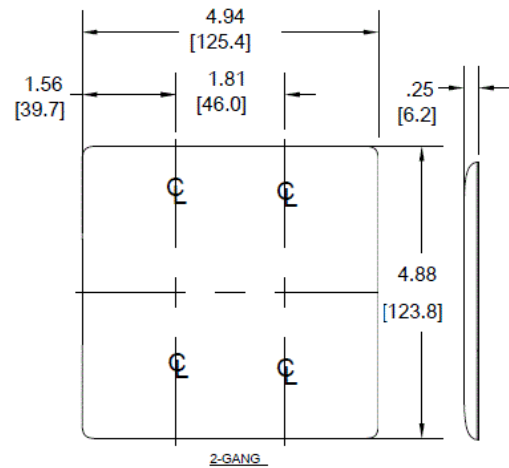

Wallplates
Decorator Wallplates

HUBBELL

Features

- Reinforcement ribs for extra strength
- Curved corners for improved aesthetics
- High-impact, self-extinguishing nylon material

Ordering Information

Description	Color	Catalog Number	UPC
2-Gang, 2-Decorator Openings, Mid-Size	Red	NPJ262R	

Listings

UL Listed
CSA Certified

Specifications

Material	Nylon
Plate Type	2-Gang
Plate Openings	Decorator
Mounting Screws	Steel painted, slotted head
Appearance	Smooth

Online Resources

Customer Use Drawing
eCatalog

Dimensions in Inches (mm)

Hubbell Wiring Device-Kellems • Hubbell Incorporated (Delaware) • 40 Waterview Drive • Shelton, CT 06484

Phone (800) 288-6000 • Fax (800) 255-1031 • Specifications subject to change without notice.