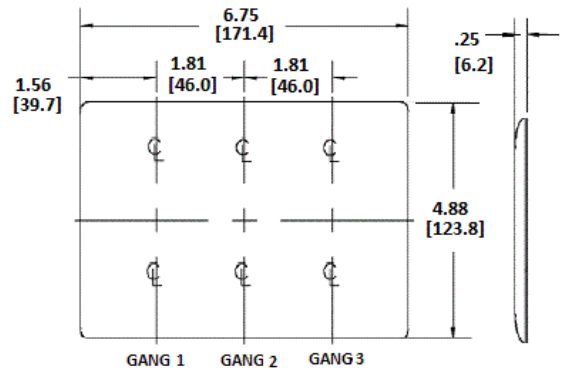

Wallplates Decorator Wallplates

HUBBELL

Features

- Reinforcement ribs for extra strength
- Curved corners for improved aesthetics
- High-impact, self-extinguishing nylon material

Ordering Information

Description	Color	Catalog No.	UPC
3-Gang, 3-Decorator Openings, Mid-Size	Black	NPJ263BK	883778106897

Listings

UL Listed
CSA Certified

Specifications

Material	Nylon
Plate Type	3-Gang
Plate Openings	Decorator
Mounting Screws	Steel painted, slotted head
Appearance	Smooth

Online Resources

Customer Use Drawing
eCatalog