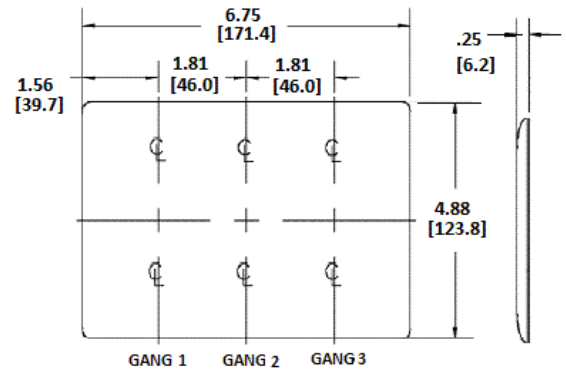

Wallplates Decorator Wallplates

HUBBELL

Features

- Reinforcement ribs for extra strength
- Curved corners for improved aesthetics
- High-impact, self-extinguishing nylon material

Ordering Information

Description	Color	Catalog No.	UPC
3-Gang, 3-Decorator Openings, Mid-Size	Gray	NPJ263GY	883778106880

Listings

UL Listed
CSA Certified

Specifications

Material	Nylon
Plate Type	3-Gang
Plate Openings	Decorator
Mounting Screws	Steel painted, slotted head
Appearance	Smooth

Online Resources

Customer Use Drawing
eCatalog