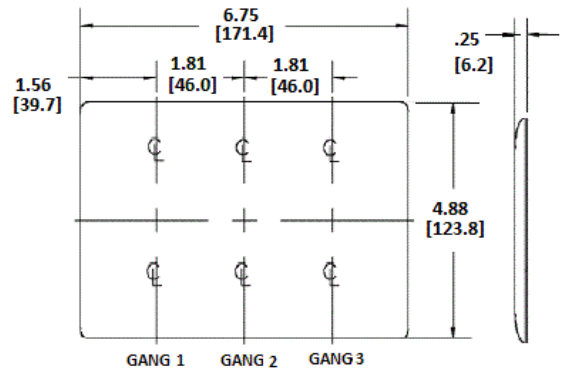

### Ordering Information

Description	Color	Catalog No.	UPC
3-Gang, 3-Decorator Openings, Mid-Size	Light Almond	NPJ263LA	883778118227

### Specifications

Material	Nylon
Plate Type	3-Gang
Plate Openings	Decorator
Mounting Screws	Steel painted, slotted head
Appearance	Smooth