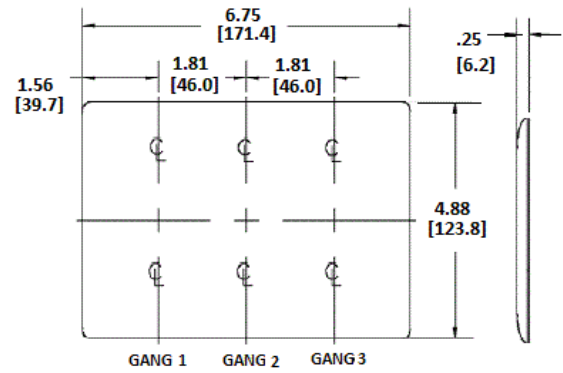

Wallplates Decorator Wallplates

HUBBELL

Features

- Reinforcement ribs for extra strength
- Curved corners for improved aesthetics
- High-impact, self-extinguishing nylon material

Ordering Information

Description	Color	Catalog Number	UPC
3-Gang, 3-Decorator Openings, Mid-Size	Office White	NPJ263OW	

Listings

UL Listed
CSA Certified

Specifications

Material	Nylon
Plate Type	3-Gang
Plate Openings	Decorator
Mounting Screws	Steel painted, slotted head
Appearance	Smooth

Online Resources

Customer Use Drawing
eCatalog

Dimensions in Inches (mm)

Hubbell Wiring Device-Kellems • Hubbell Incorporated (Delaware) • 40 Waterview Drive • Shelton, CT 06484

Phone (800) 288-6000 • Fax (800) 255-1031 • Specifications subject to change without notice.