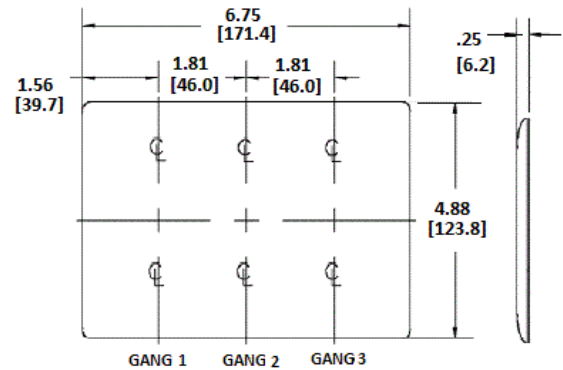

Wallplates
Decorator Wallplates

HUBBELL

Features

- Reinforcement ribs for extra strength
- Curved corners for improved aesthetics
- High-impact, self-extinguishing nylon material

Ordering Information

Description	Color	Catalog Number	UPC
3-Gang, 3-Decorator Openings, Mid-Size	White	NPJ263W	

Listings

UL Listed
CSA Certified

Specifications

Material	Nylon
Plate Type	3-Gang
Plate Openings	Decorator
Mounting Screws	Steel painted, slotted head
Appearance	Smooth

Online Resources

Customer Use Drawing
eCatalog

Dimensions in Inches (mm)

Hubbell Wiring Device-Kellems • Hubbell Incorporated (Delaware) • 40 Waterview Drive • Shelton, CT 06484

Phone (800) 288-6000 • Fax (800) 255-1031 • Specifications subject to change without notice.