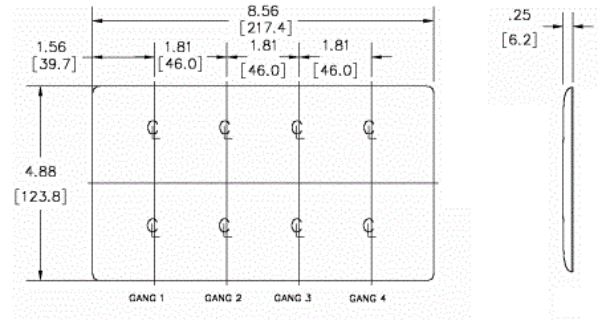

Wallplates Decorator Wallplates

HUBBELL

Features

- Reinforcement ribs for extra strength
- Curved corners for improved aesthetics
- High-impact, self-extinguishing nylon material

Ordering Information

| Description | Color | Catalog No. | UPC |
|---|--------|-----------------|--------------|
| 4-Gang, 4-Decorator Openings, Mid-Size | Almond | NPJ264AL | 883778106989 |

Listings

UL Listed
CSA Certified

Specifications

| | |
|-----------------|-----------------------------|
| Material | Nylon |
| Plate Type | 4-Gang |
| Plate Openings | Decorator |
| Mounting Screws | Steel painted, slotted head |
| Appearance | Smooth |