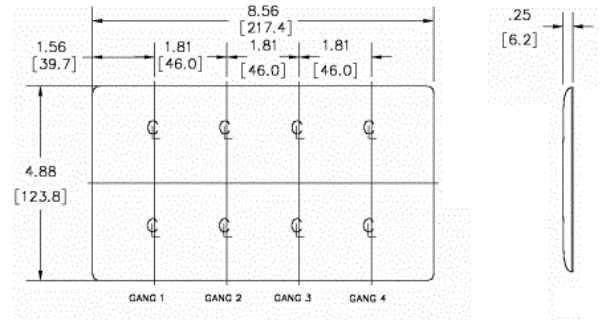

Wallplates Decorator Wallplates

HUBBELL

Features

- Reinforcement ribs for extra strength
- Curved corners for improved aesthetics
- High-impact, self-extinguishing nylon material

Ordering Information

Description	Color	Catalog No.	UPC
4-Gang, 4-Decorator Openings, Mid-Size	Black	NPJ264BK	883778106972

Listings

UL Listed
CSA Certified

Specifications

Material	Nylon
Plate Type	4-Gang
Plate Openings	Decorator
Mounting Screws	Steel painted, slotted head
Appearance	Smooth

Online Resources

Customer Use Drawing
eCatalog