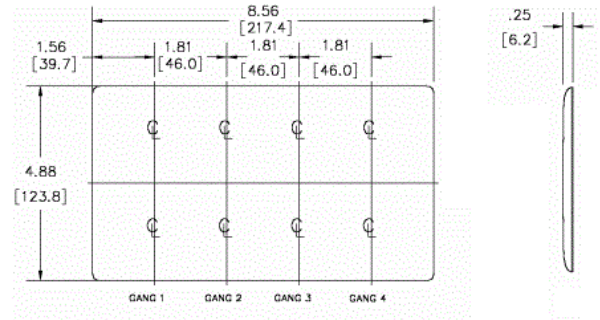

### Ordering Information

Description	Color	Catalog No.	UPC
4-Gang, 4-Decorator Openings, Mid-Size	Gray	NPJ264GY	883778106965

### Specifications

Material	Nylon
Plate Type	4-Gang
Plate Openings	Decorator
Mounting Screws	Steel painted, slotted head
Appearance	Smooth