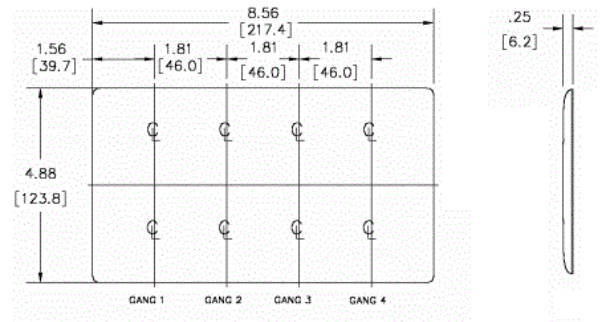

Wallplates Decorator Wallplates

HUBBELL

Features

- Reinforcement ribs for extra strength
- Curved corners for improved aesthetics
- High-impact, self-extinguishing nylon material

Ordering Information

Description	Color	Catalog No.	UPC
4-Gang, 4-Decorator Openings, Mid-Size	Ivory	NPJ264I	883778106941

Listings

UL Listed
CSA Certified

Specifications

Material	Nylon
Plate Type	4-Gang
Plate Openings	Decorator
Mounting Screws	Steel painted, slotted head
Appearance	Smooth

Online Resources

Customer Use Drawing
eCatalog